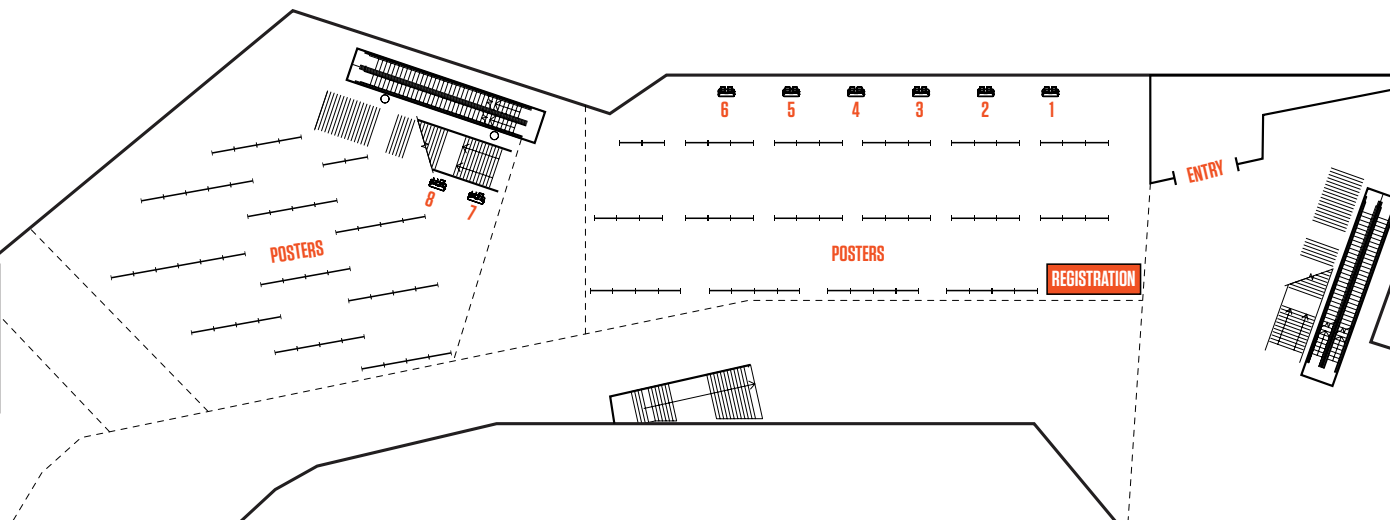

www.isbe2020.com

Exhibition Floor Plan

MELBOURNE CONVENTION CENTRE

Main Foyer 2&3, Ground Level

The Congress Office reserves the right to modify or alter the floor plan at any time